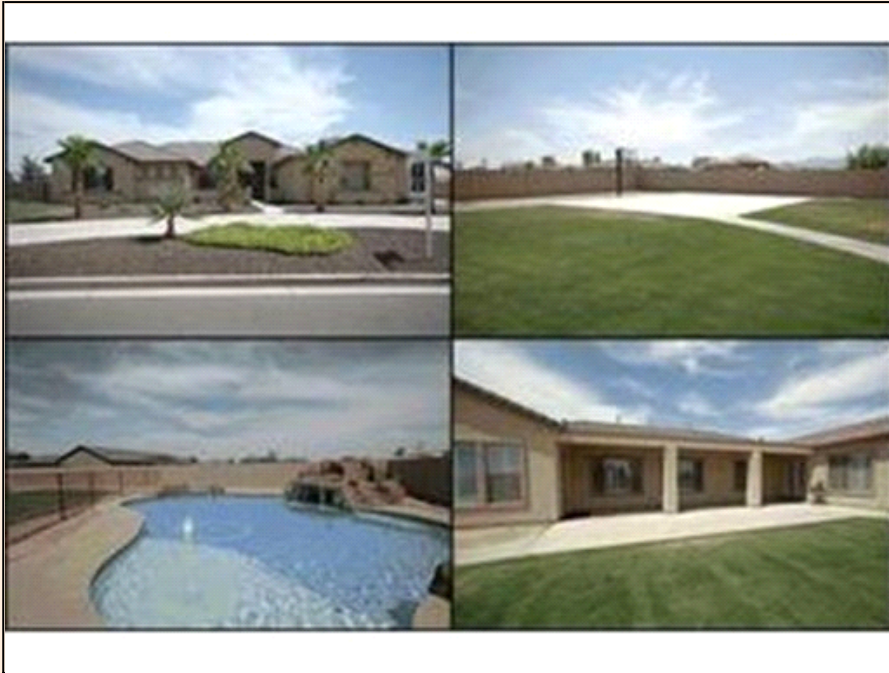

14393 W. Christy Drive Surprise Home For Sale

Exquisite Gated Community

PROPERTY DETAILS

Listing Price: **\$775,000**

Listing Address: 14393 W. Christy Drive
Surprise AZ 85379

Bedrooms: 4

Full Baths: 2

Partial Baths: 1

SQ FT: 4427

Lot Size: 43,006

Garage: 4 Car

Heat Source: Gas

Schools: 89

QR Code:

On a SmartPhone?
Scan the QR code
to see this listing

PROPERTY DESCRIPTION

Beautiful single level home located on a sprawling 1-Acre corner lot! Luxurious upgrades throughout including granite countertops, 18 inch travertine flooring, custom oak cabinets, stainless steel appliances, built-in entertainment niche, and custom paint. Elegant full bath master suite with separate shower and tub, split dual sinks, sitting area, fireplace and separate exit to your backyard oasis. Lush grassy oversized backyard features personal basketball court, covered patio, refreshing play pool with rock waterfall, and relaxing 6 jet spa. Call today to view!